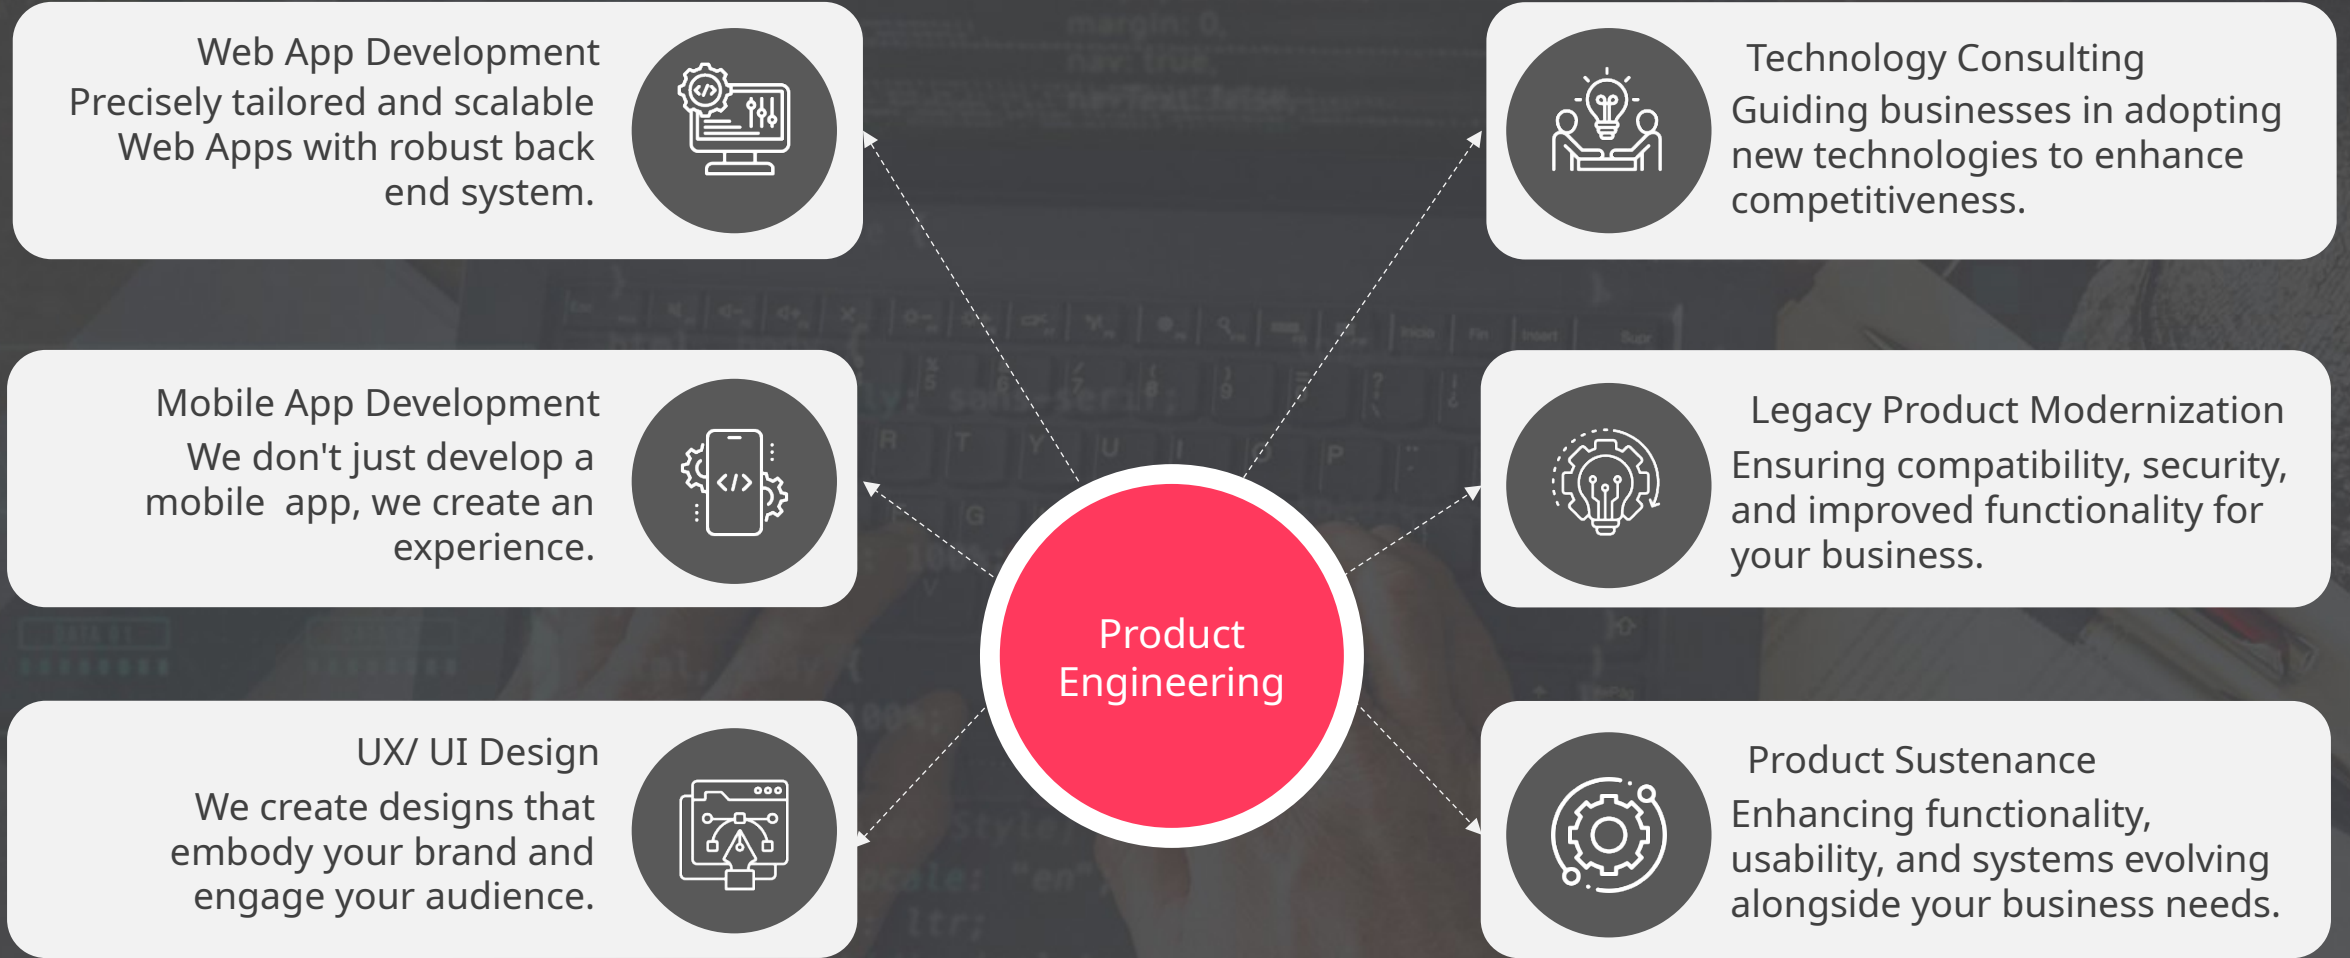

To deliver tailored IT solutions that address unique business challenges through innovation and expertise

Values

Our core values of partnership, innovation, and trust drive us to deliver exceptional IT solutions and build long-term client relationships

Product Engineering

Data Services

Data Warehousing
Ensuring data integrity, accessibility, and efficient analysis & reporting.

Business Intelligence (BI)
Providing dashboards and reports for real time business performance monitoring.