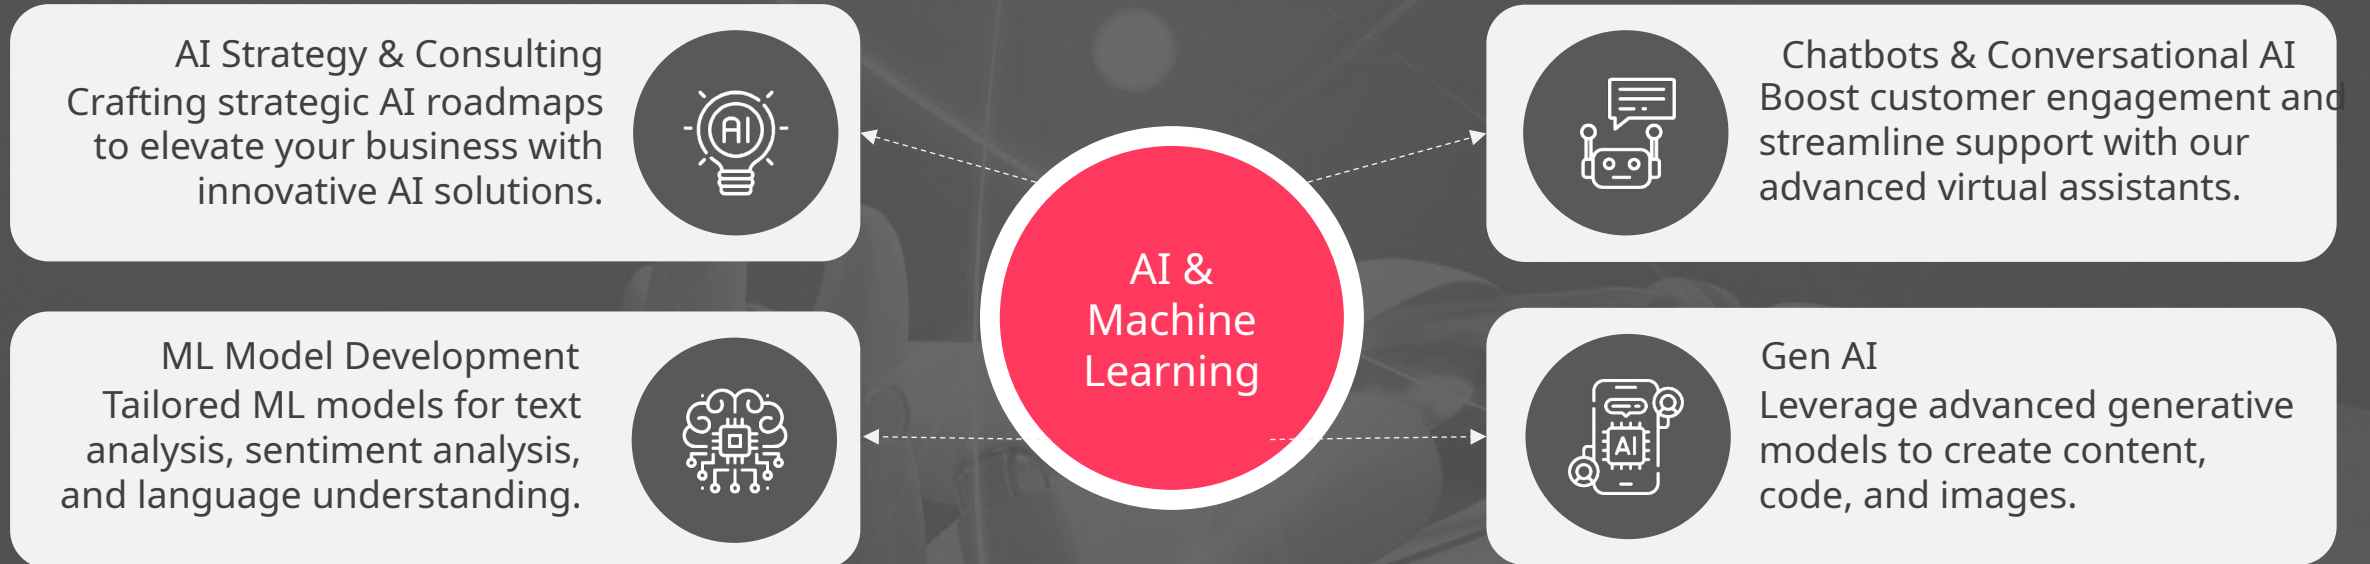

AI & Machine Learning