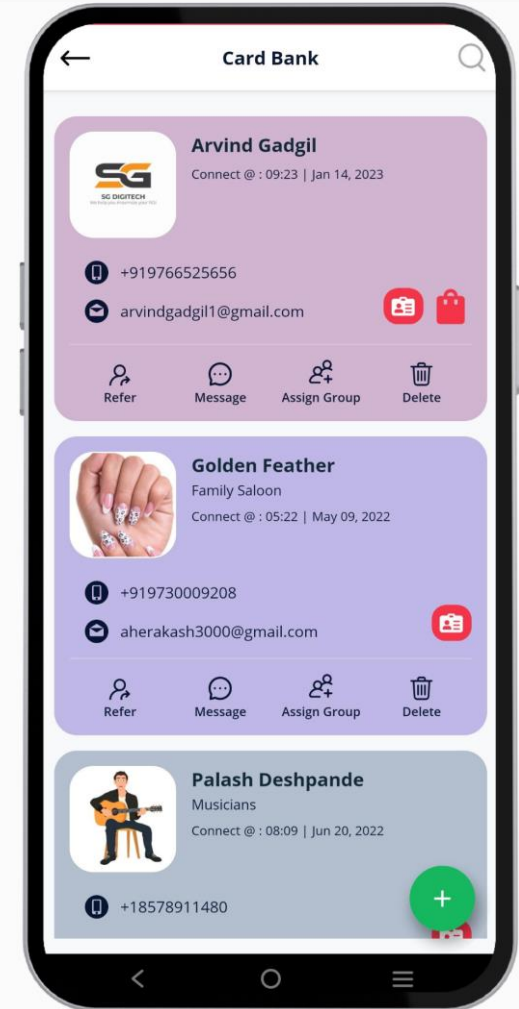

Solutions Provided & Impact:

- Seamless mobile and web apps using MERN tech stack for end-users, delivery executives, restaurants, hub managers and admin to enable food ordering and tracking
- User reach- 1k+ downloads
- More than 2000 orders processed

PAST WORK- BOOSTMYCHILD

PAST WORK- BOOSTMYCHILD

BoostMyChild is India's fastest growing online parenting and child development app and platform for early childhood (Ages 0 to 6)

Problem Statement:

- An app to promote natural abilities within all rounded approach in next generation children

PAST WORK- HANDSHAKE

PAST WORK- HANDSHAKE

Handshake is a professional networking platform that helps users build relationships, expand their network, and grow their businesses.

Problem Statement:

- The existing mobile app had multiple bugs and UI issues
- A number of feature enhancements were also needed