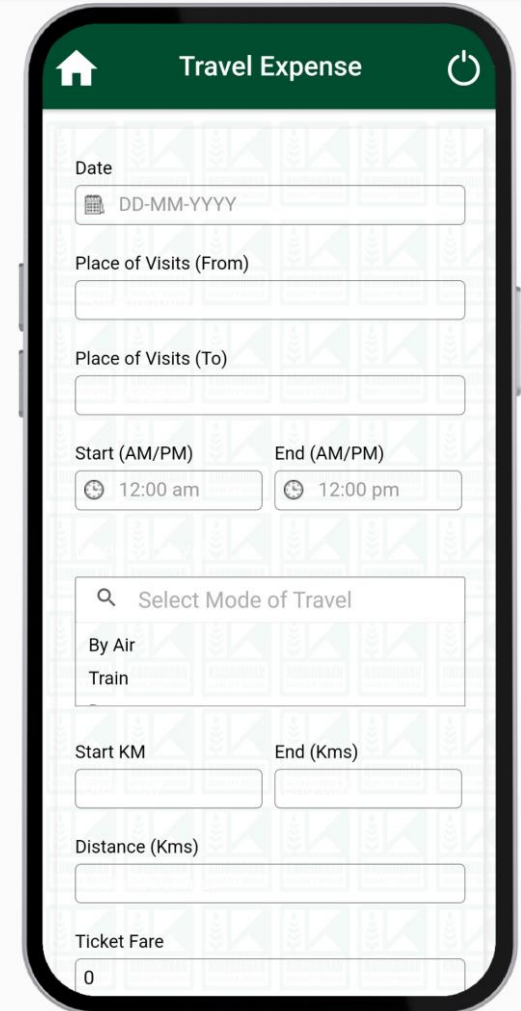

PAST WORK- KRISHIDHAN