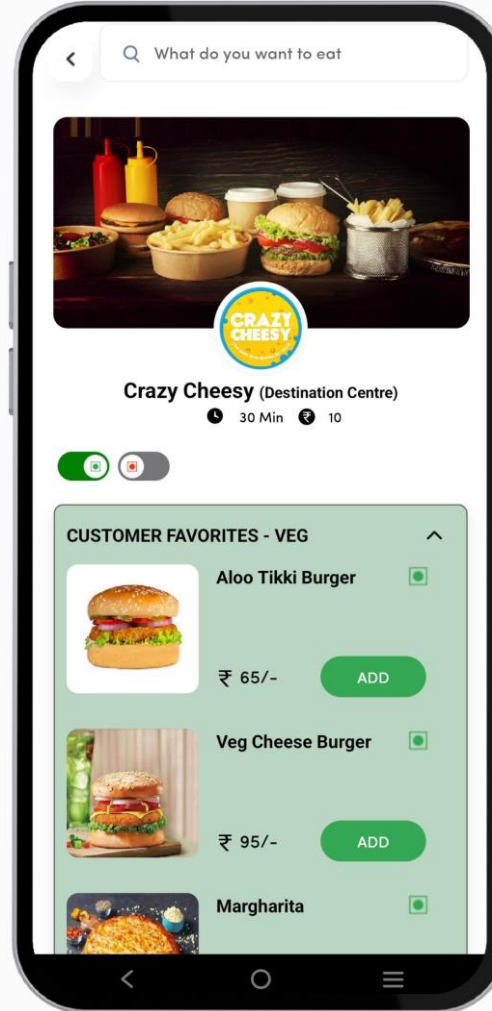

PAST WORK- YUMPUM