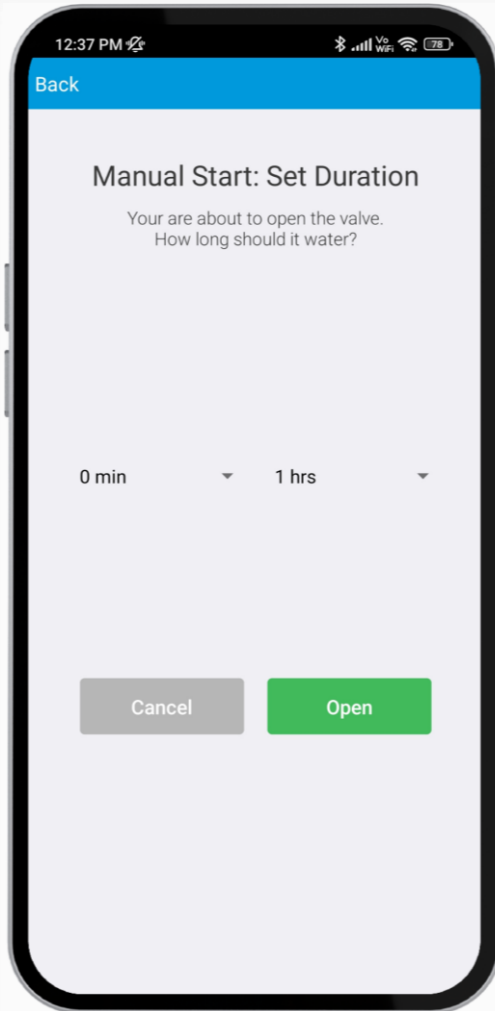

PAST WORK- BERMAD GREENAPP