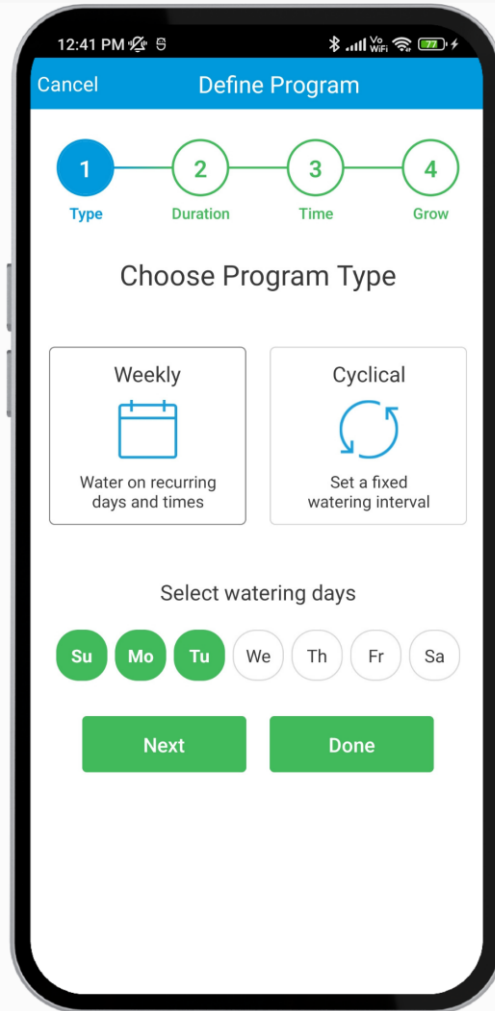

PAST WORK- BERMAD GREENAPP