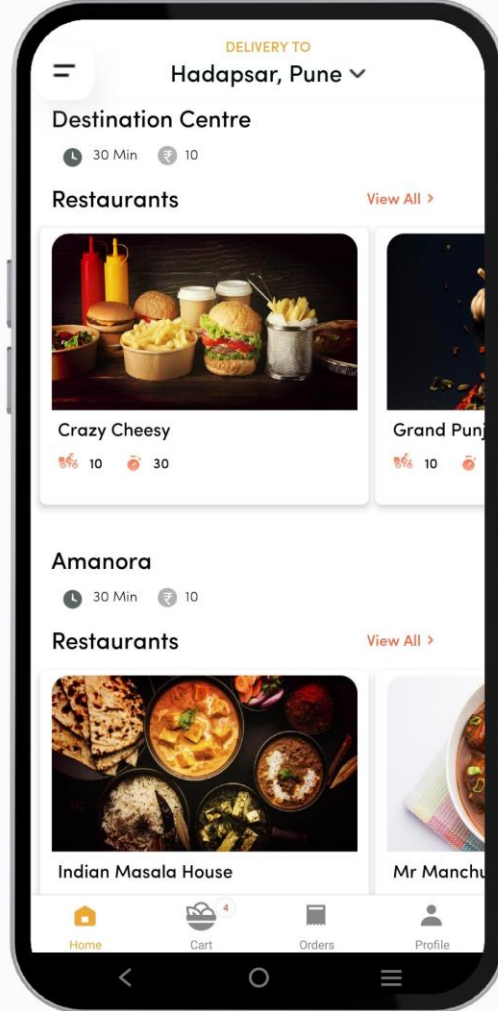

PAST WORK- YUMPUM