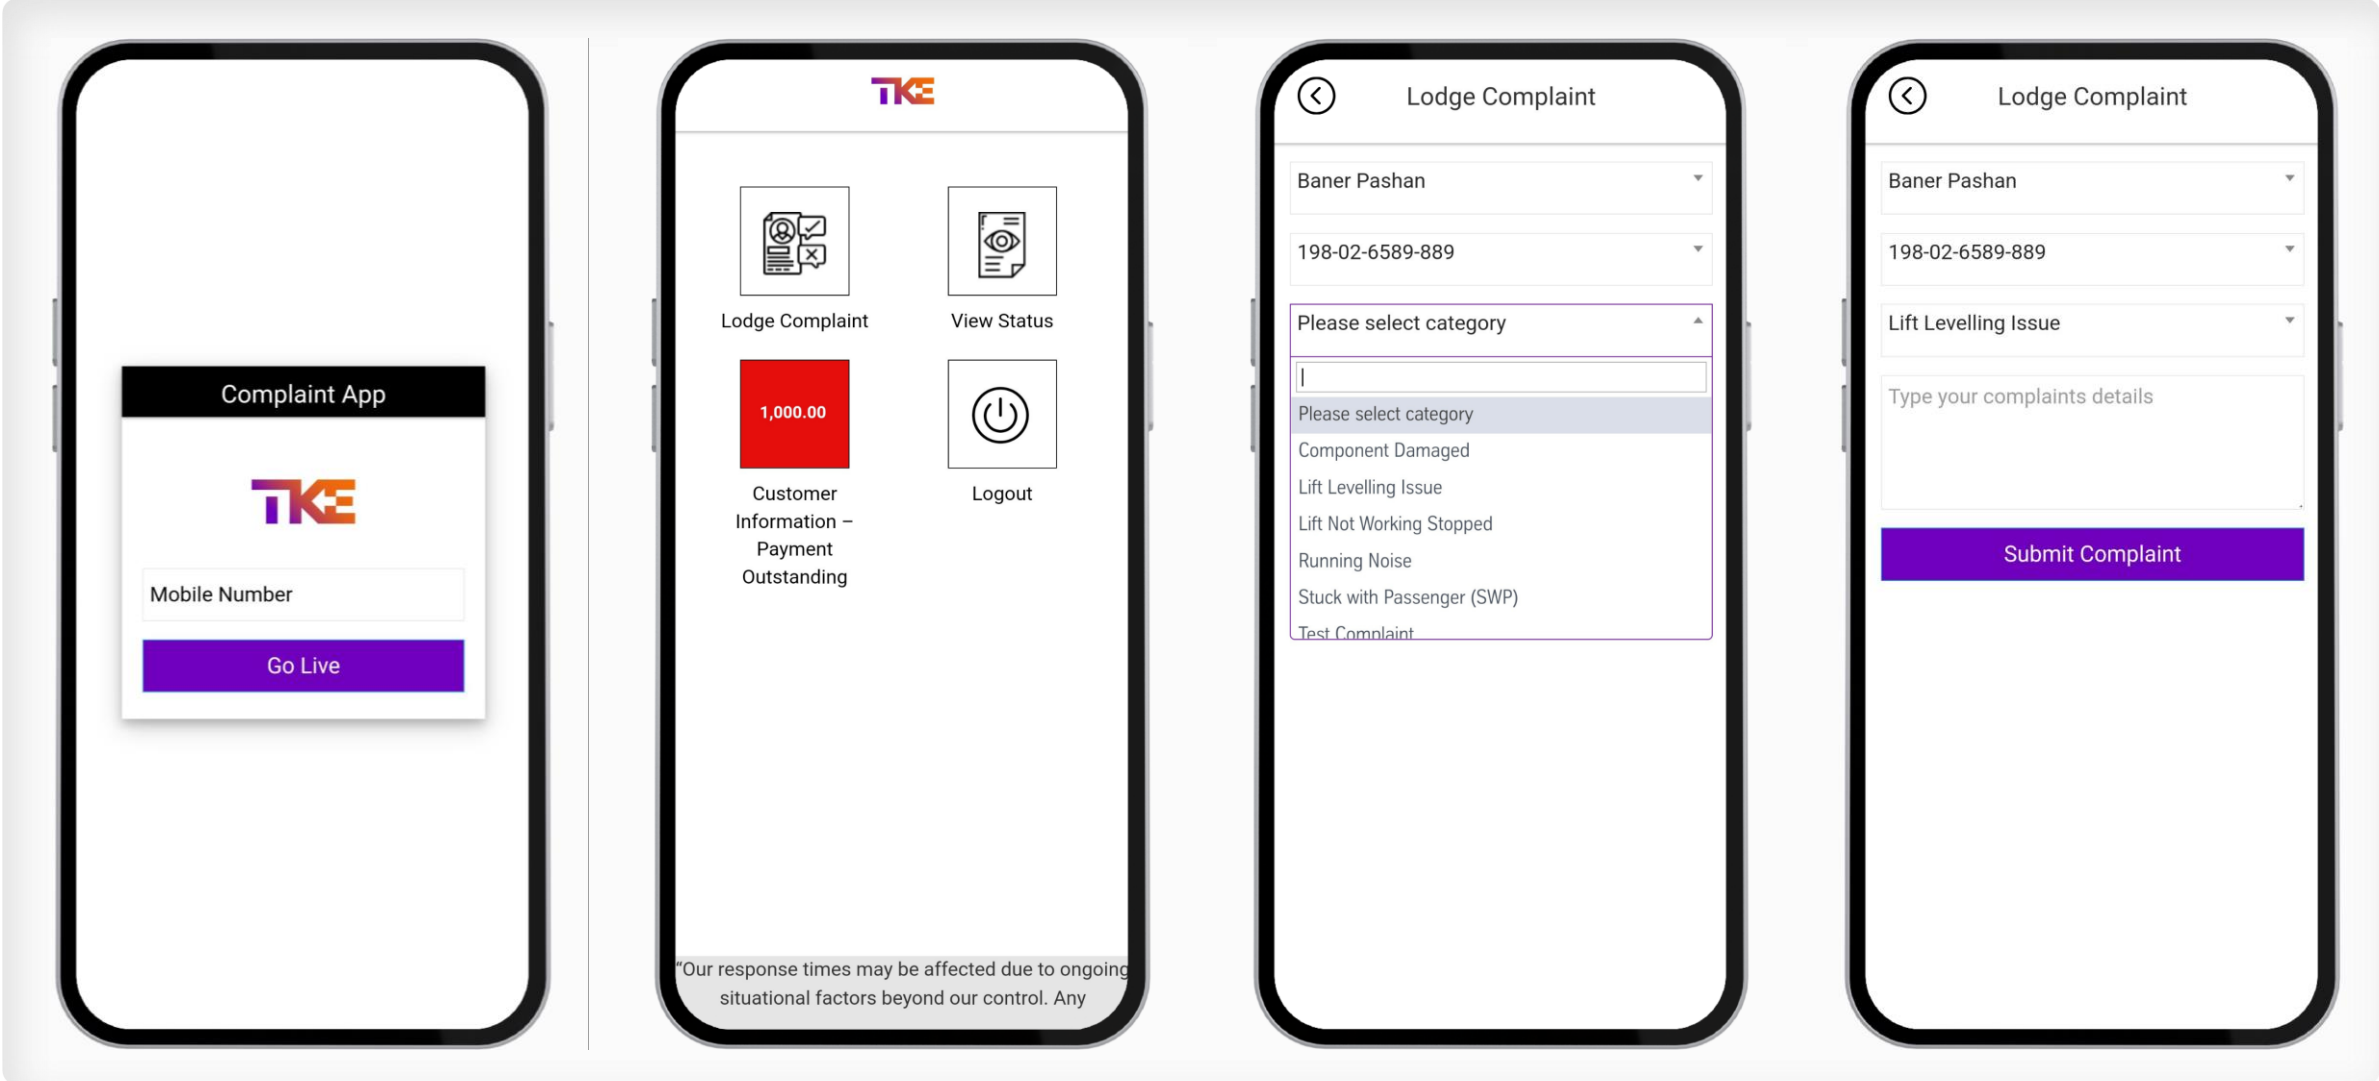

PAST WORK- TKE