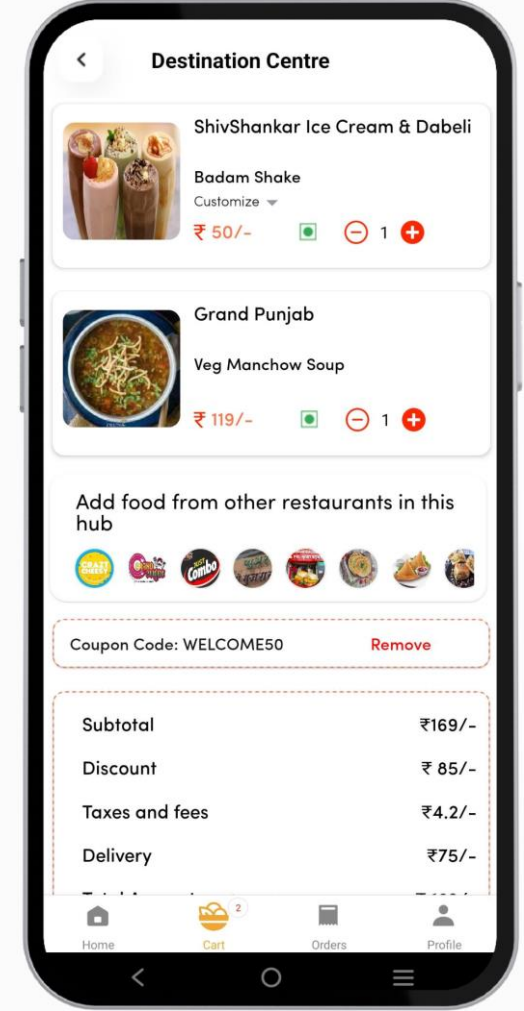

PAST WORK- YUMPUM