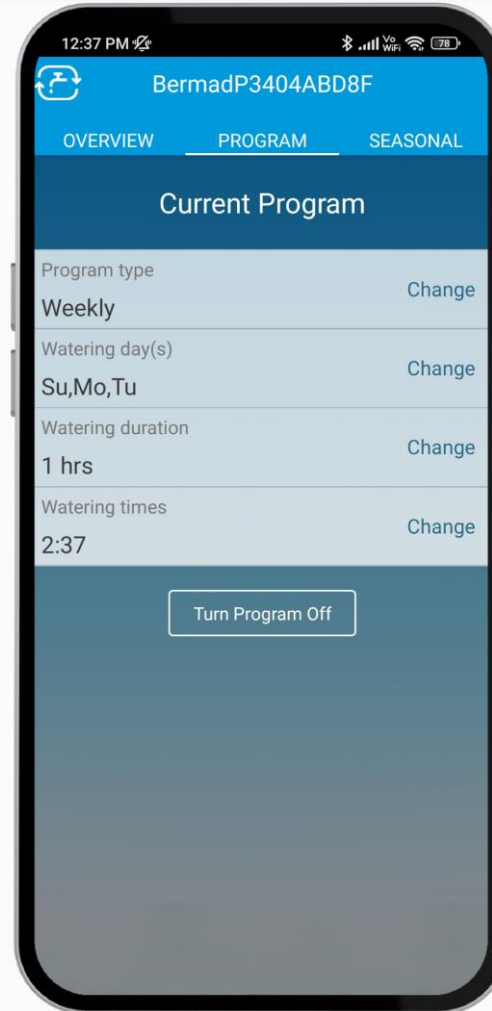

PAST WORK- BERMAD GREENAPP