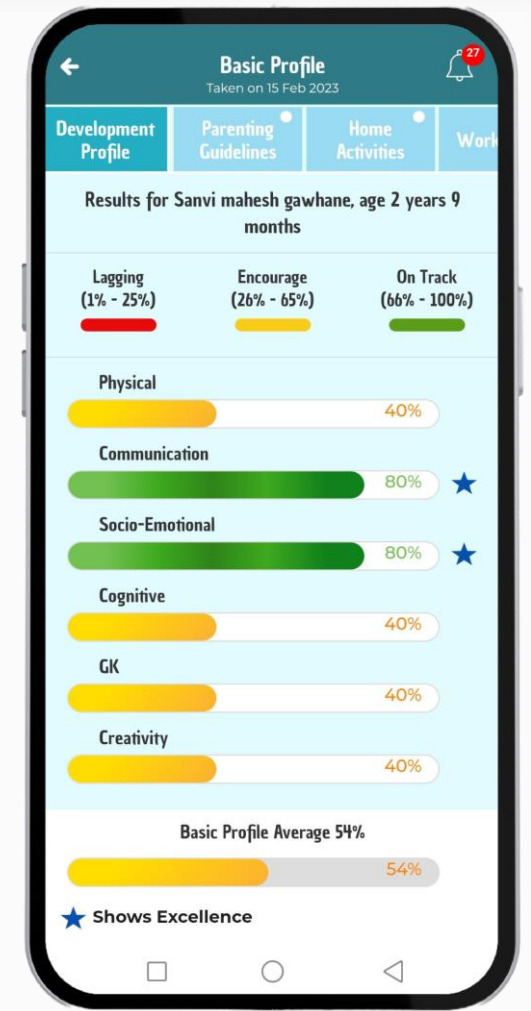

PAST WORK- BOOSTMYCHILD