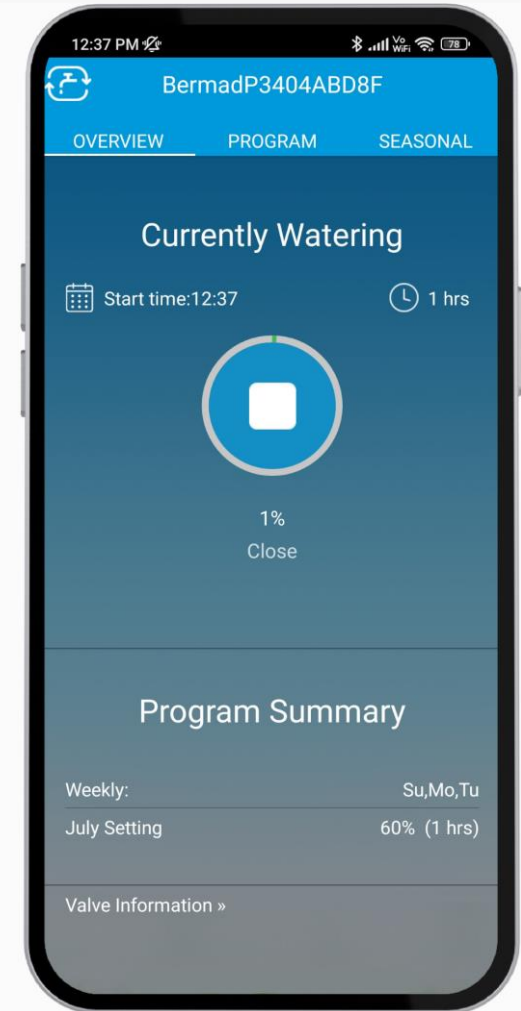

PAST WORK- BERMAD GREENAPP