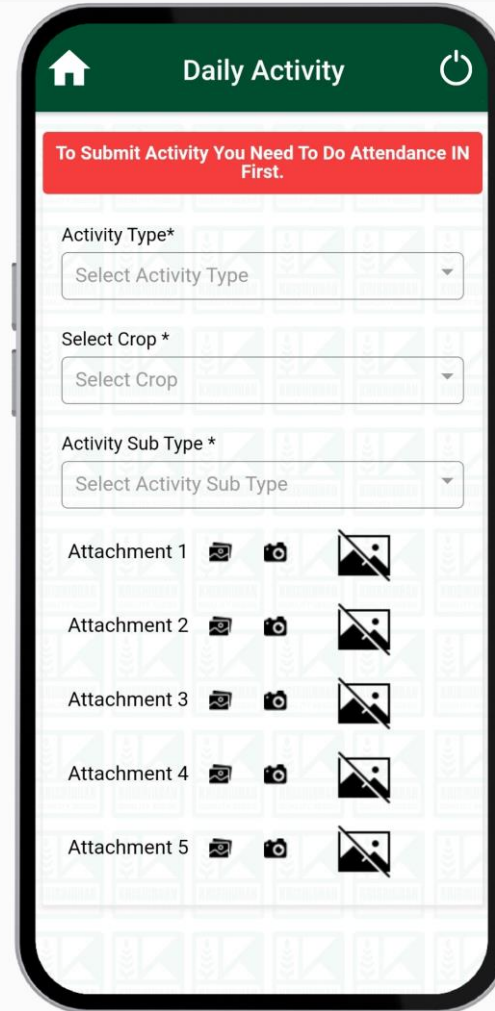

PAST WORK- KRISHIDHAN