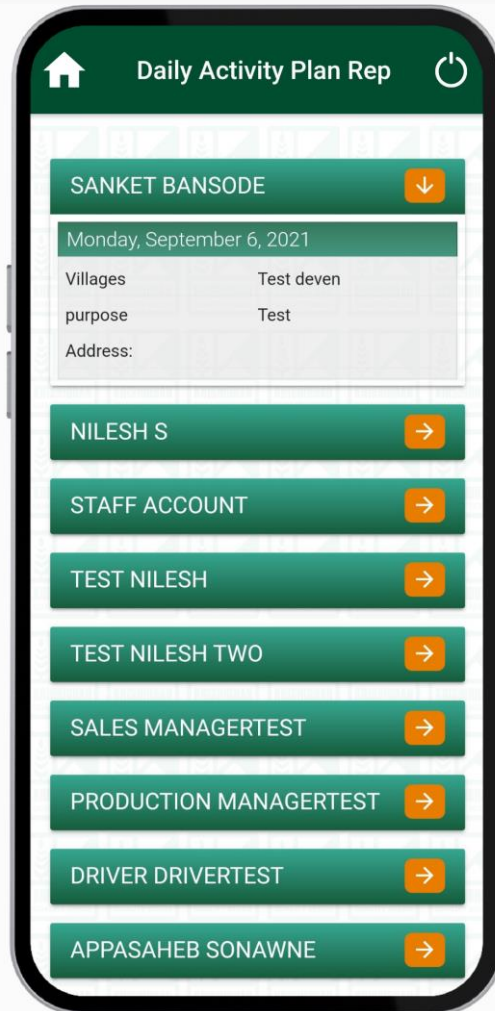

- The existing app meant to manage and schedule garden watering had bugs, UI issues and enhancements

Solutions Provided & Impact:

- Bug fixes, resolution of UI issues and new features
- User reach- 10k+ downloads
- Bug fixes improved the overall experience of the users, resulting in smooth scheduling

Solutions Provided & Impact:

- An intuitive mobile app built using React Native, PHP and MySQL
- User reach- 5k+ downloads
- Convenient and quick registration and tracking of complaints

PAST WORK- KRISHIDHAN