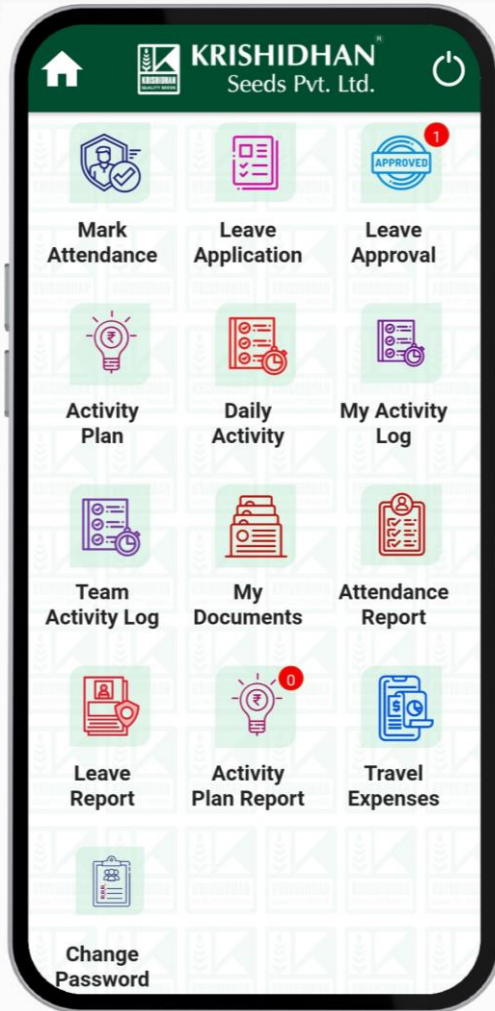

PAST WORK- HANDSHAKE

PAST WORK- HANDSHAKE

Handshake is a professional networking platform that helps users build relationships, expand their network, and grow their businesses.

Problem Statement:

- The existing mobile app had multiple bugs and UI issues
- A number of feature enhancements were also needed

- The existing app meant to manage and schedule garden watering had bugs, UI issues and enhancements

Solutions Provided & Impact:

- Bug fixes, resolution of UI issues and new features
- User reach- 10k+ downloads
- Bug fixes improved the overall experience of the users, resulting in smooth scheduling

Solutions Provided & Impact:

- An intuitive mobile app built using React Native, PHP and MySQL
- User reach- 5k+ downloads
- Convenient and quick registration and tracking of complaints

PAST WORK- KRISHIDHAN