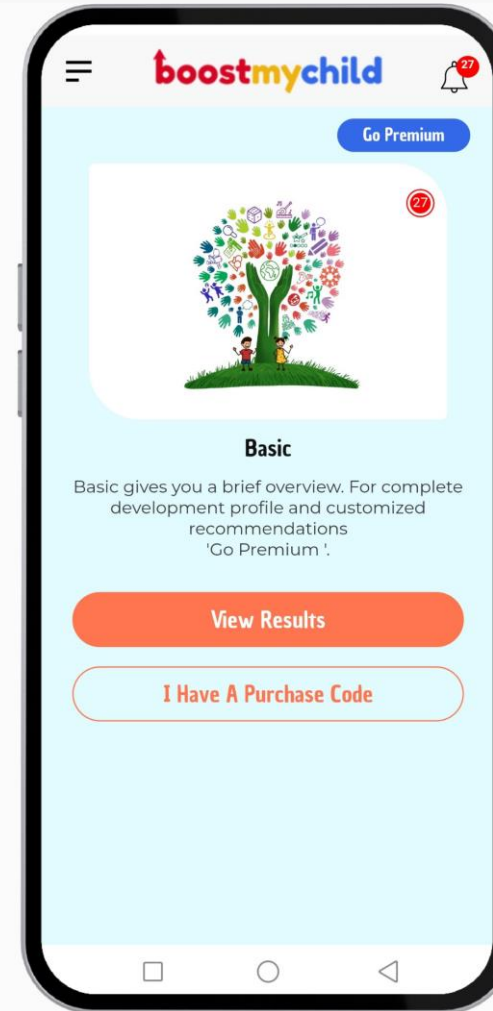

PAST WORK- BOOSTMYCHILD