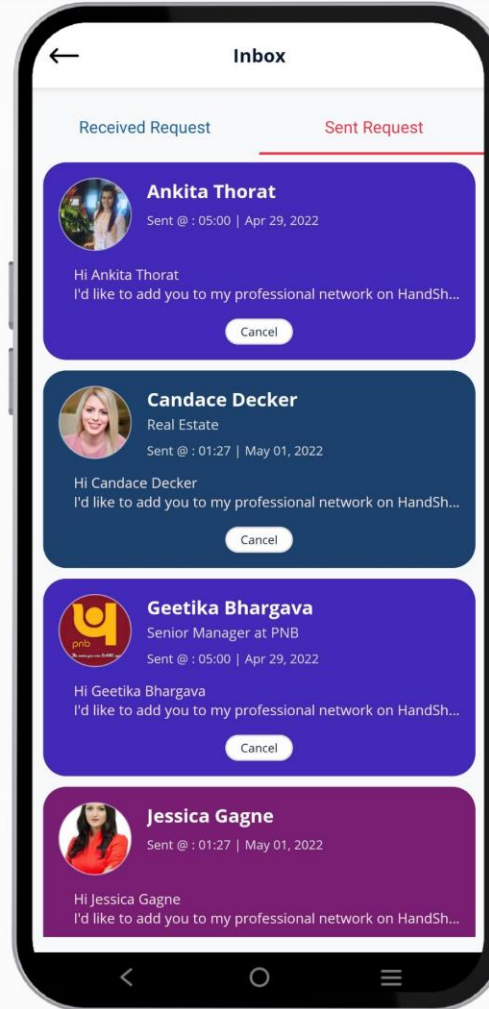

Solutions Provided & Impact:

- Seamless mobile and web apps using MERN tech stack for end-users, delivery executives, restaurants, hub managers and admin to enable food ordering and tracking
- User reach- 1k+ downloads
- More than 2000 orders processed

PAST WORK- HANDSHAKE

PAST WORK- HANDSHAKE

Handshake is a professional networking platform that helps users build relationships, expand their network, and grow their businesses.

Problem Statement:

- The existing mobile app had multiple bugs and UI issues
- A number of feature enhancements were also needed