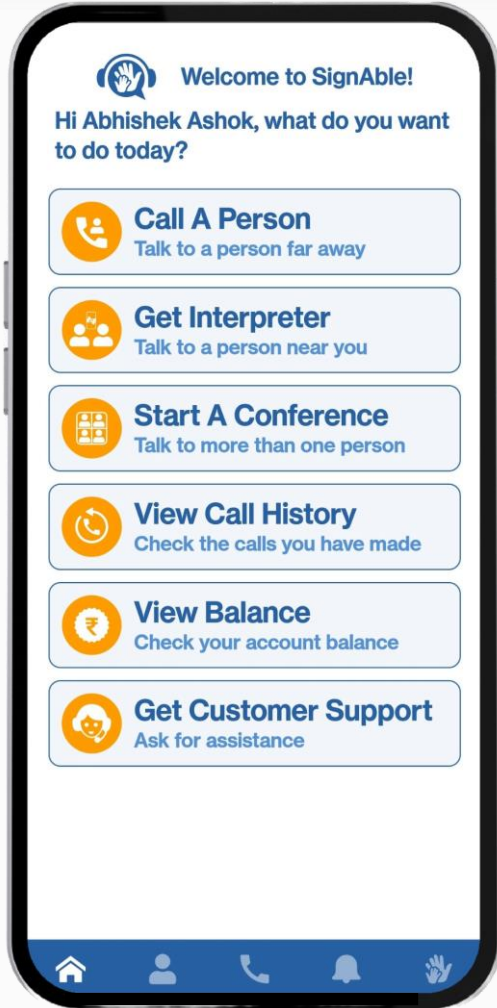

android

mongoDB

PostgreSQL

PAST WORK- SIGNABLE

PAST WORK- SIGNABLE

SignAble is a platform for providing on-demand virtual interpretation services for deaf people to communicate with people who have normal hearing.

Problem Statement:

- Providing a Web RTC-based platform for enabling video calls between deaf people and interpreters

Solutions Provided & Impact:

- Scalable and intuitive mobile and web apps using MERN tech stack for users and interpreters to make video calls
- User reach- 20k+ downloads
- Around 500 calls everyday that help and empower deaf people